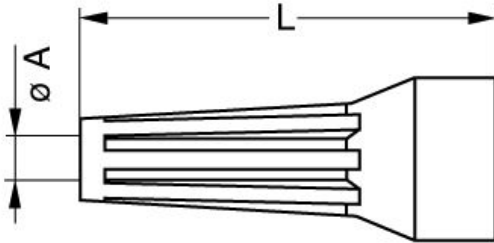

[Catalog](#)

TECHNICAL DETAILS

Mechanics

Shell Style/Model	GMA*: Bend relief Grey
Keying	No keying
Housing Material	Thermoplastic polyurethane elastomer(Desmopan 786)
Variant	G : Grey
Weight	1.69 g

Performance

Configuration	
Insulator	G: PEEK/Peht
Rated Current	

Others

Temp (min / max): -40°C / +80°C

LEMO products and services are provided "as is". LEMO makes no warranties or representations with regard to LEMO product & services or use of them, express, implied or statutory, including for accuracy, completeness, or security. The user is fully responsible for his products and applications using LEMO components.

DRAWINGS

Draws

No keying

Dimensions

	A	L
mm.	4.0	36
in.	0,16	1,42

RECOMMENDED BY LEMO

Tools

Cables