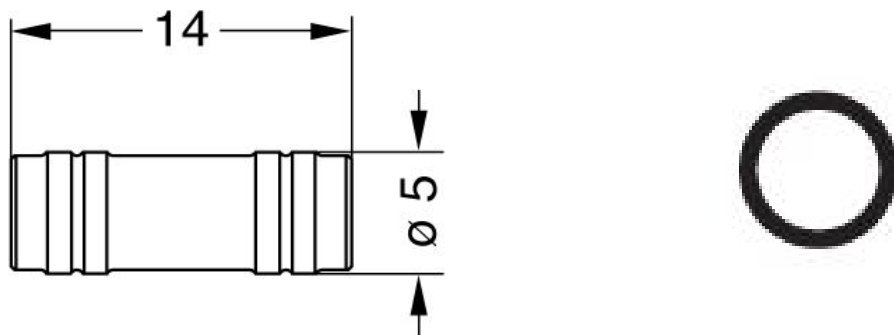

DRAWINGS

Draws

Dimensions

	A	L
mm.	5	14
in.	0,20	0,55

RECOMMENDED BY LEMO

Tools

Cables

LEMO products and services are provided "as is". LEMO makes no warranties or representations with regard to LEMO product & services or use of them, express, implied or statutory, including for accuracy, completeness, or security. The user is fully responsible for his products and applications using LEMO components.