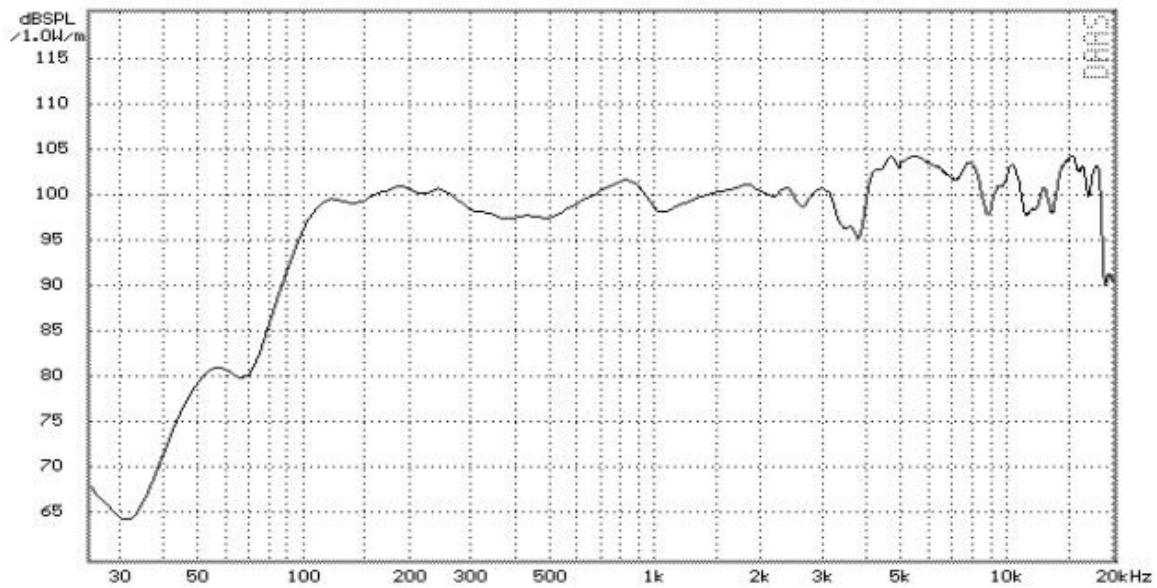

FREQUENCY RESPONSE

TECHNICAL DATA

Ways	2
Impedance	8Ω
RMS power	300 WRMS
Program power	600 WRMS
Sensitivity	96dB
Sound pressure	124dB
Frequency response (±3dB)	65Hz÷18kHz
Cross-over frequency	3.5kHz
Dispersion (HxV)	90°x60°
Driver LF/MF	2x8"
Driver HF	Compression driver 1"
Connection	Euroblock 2 ways + Speakon® 4 ways
Dimensions (WxDxH)	610x244x280mm
Weight	14.4kg
Color	Black (RAL 9005) / White (RAL 9016)