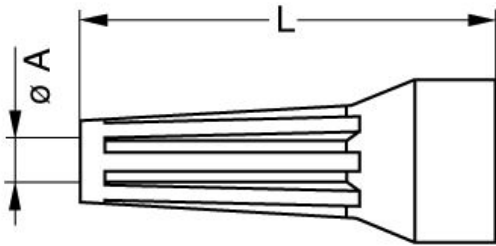

DRAWINGS

Draws

No keying

Dimensions

	A	L
mm.	3.0	30
in.	0,12	1,18

RECOMMENDED BY LEMO

Tools

Cables