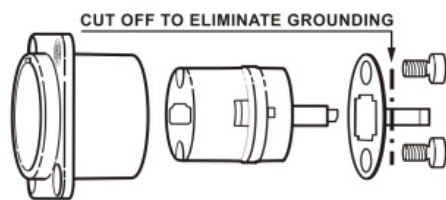

NAHDMI-W

HDMI feedthrough adapter, D-shape housing

Neutrik's HDMI solution for the transmission of any digital TV and PC video format including high-definition video (HDTV) can be integrated in networks very easy.

Features & Benefits

- To transmit any digital TV and PC video format including high-definition video (HDTV).
- HDMI feedthrough adapter with 19 pole HDMI receptacle at both ends
- Dust and water resistant acc. to IP65 safety standard in combination with NKHDMI-*
- Universally accepted standard D-shape housing
- Removable screen to chassis grounding:

Image gallery

Technical Information [hide](#)

Product	
Title	NAHDMI-W
Connection Type	Adapter
Gender	female
Mechanical	
Mounting direction	Front mounting
Chassis shape	D
Material	
Contact plating	Au
Contacts	Brass (CuZn39Pb3)
Insert	PBT
Shell	Zinc diecast (ZnAl4Cu1)
Shell plating	Nickel
Environmental	
Flammability	UL 94 V-0
Standard compliance	HDMI 2.0 specifications (in combination with Neutrik HDMI cable up to 5 m cable length; in combinati
Temperature range	-25 °C to +85 °C